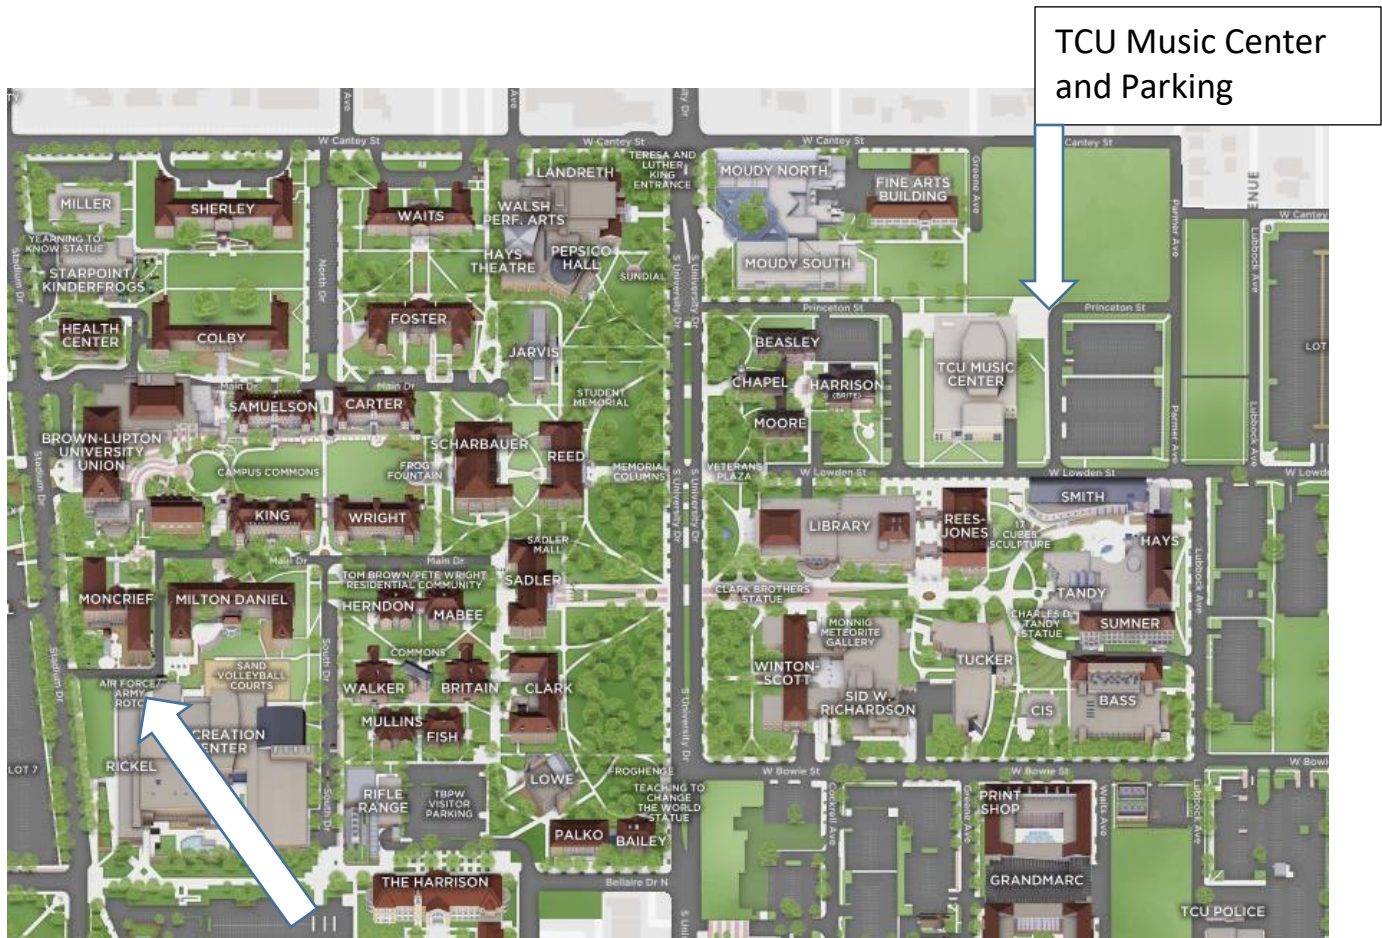

TCU Leadership and Music Experience High School Band Camp Map

TCU Music Center
2900 West Lowden Street
Fort Worth, TX 76109

Moncrief Hall (Dorm)
2909 Stadium Drive
Fort Worth, TX 76109

Interactive Map: [TCU Interactive Map](#)

Moncrief Hall
Parking is across the street.